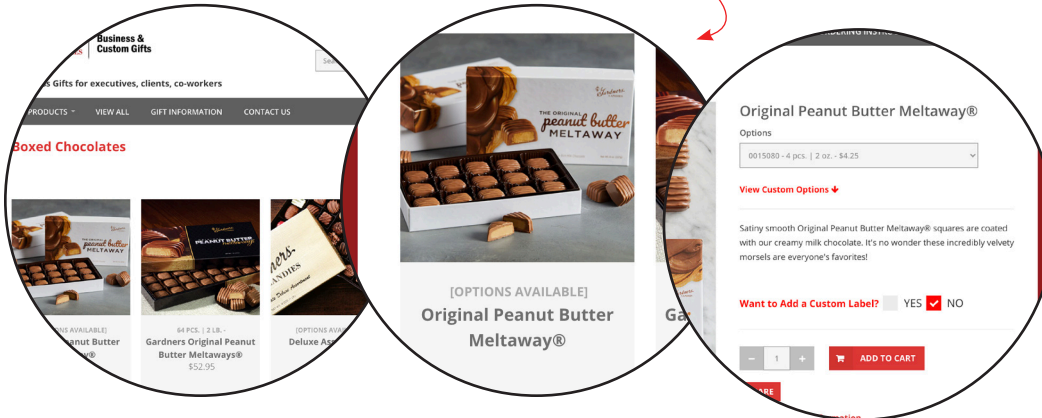

How to order your custom label

Step 1

Select your desired product.

Step 2

Click "YES" to add a custom label.

Select the shape & size of the label you want.

Step 3

Step 4