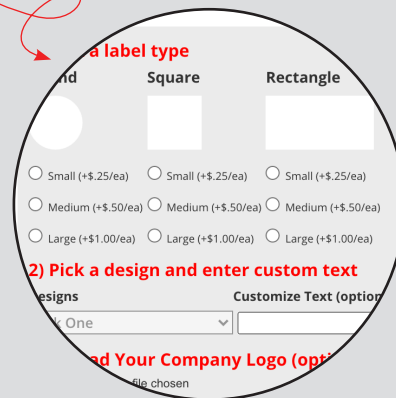

How to order your custom label

Step 1

Select your desired product.

Step 2

Click "YES" to add a custom label.

Select the shape & size of the label you want.

Step 3

Step 4

Choose your template & add your custom text or upload your logo.

Enter quantity, add to your cart & checkout!

Step 5