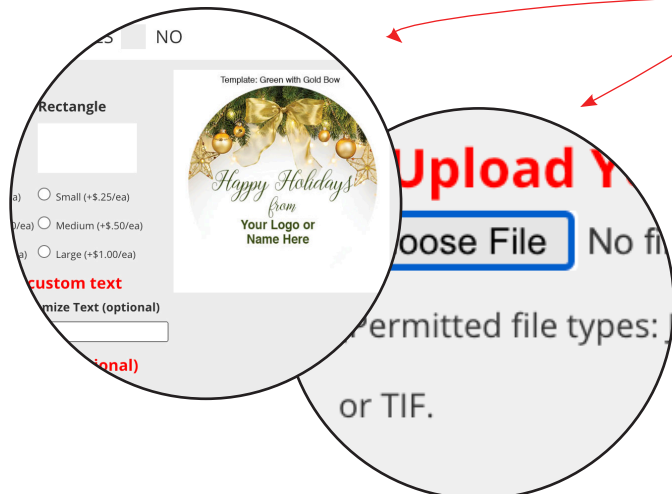

Step 4

Choose your template & add your custom text or upload your logo.